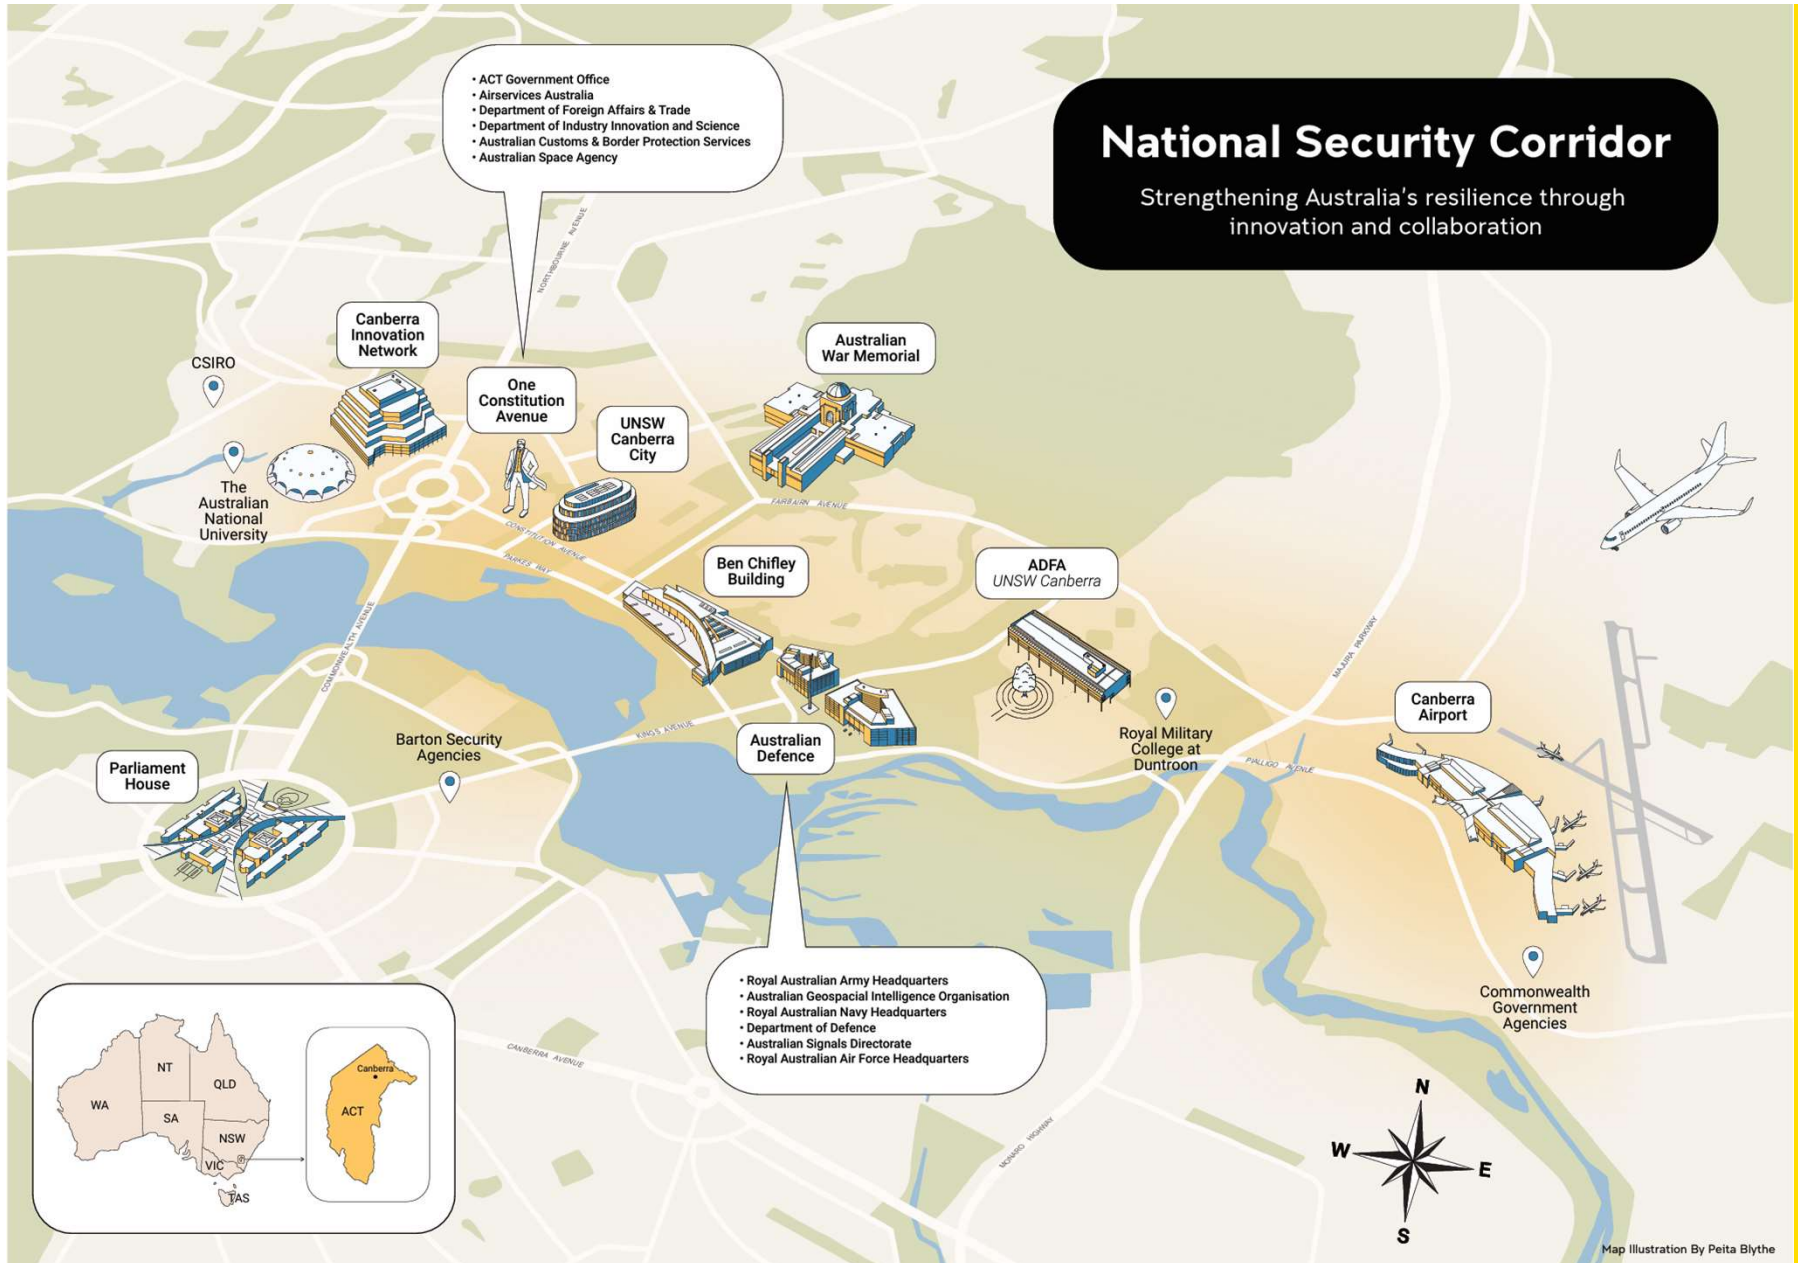

National Security Corridor

Strengthening Australia's resilience through innovation and collaboration

- ACT Government Office
- Airservices Australia
- Department of Foreign Affairs & Trade
- Department of Industry Innovation and Science
- Australian Customs & Border Protection Services
- Australian Space Agency

- Royal Australian Army Headquarters
- Australian Geospatial Intelligence Organisation
- Royal Australian Navy Headquarters
- Department of Defence
- Australian Signals Directorate
- Royal Australian Air Force Headquarters

EXTRAORDINARY
**LIVES
HERE**

**UNSW
CANBERRA**

Map Illustration By Peita Blythe